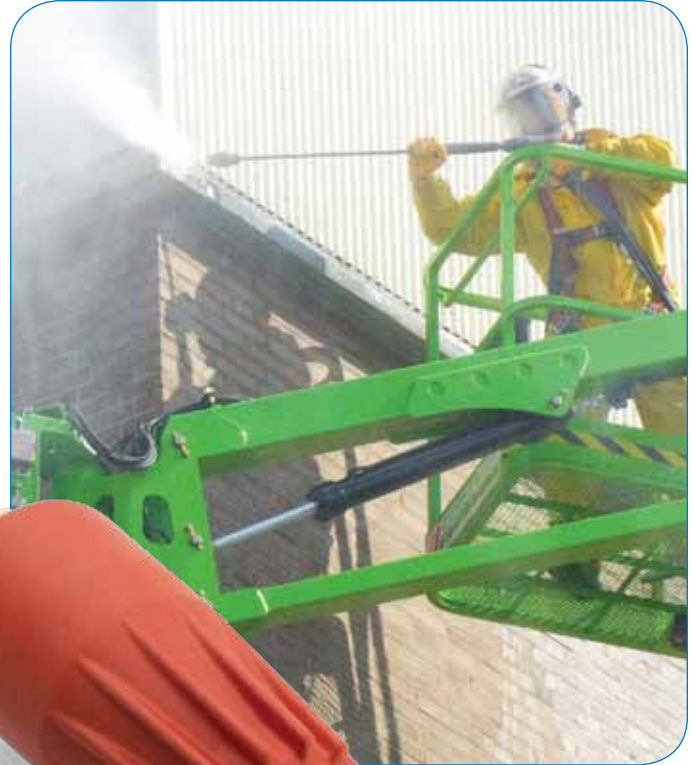

## High Impact Straight Stream 20° Rotating Nozzles up to 5100 psi

### Features

- New heavy duty design stops-starts in any position.
- Strong brass construction.
- Shock-resistant ceramic seat and nozzle.
- Shock absorbing plastic housing.
- Spring activated seat for long life and flexible mounting.
- Smooth nozzle rotation guarantees an aggressive or delicate wash depending on the cleaning distance.
- Quickly mount to any 1/4" lance.
- Color coded plug for easy identification of nozzle size.