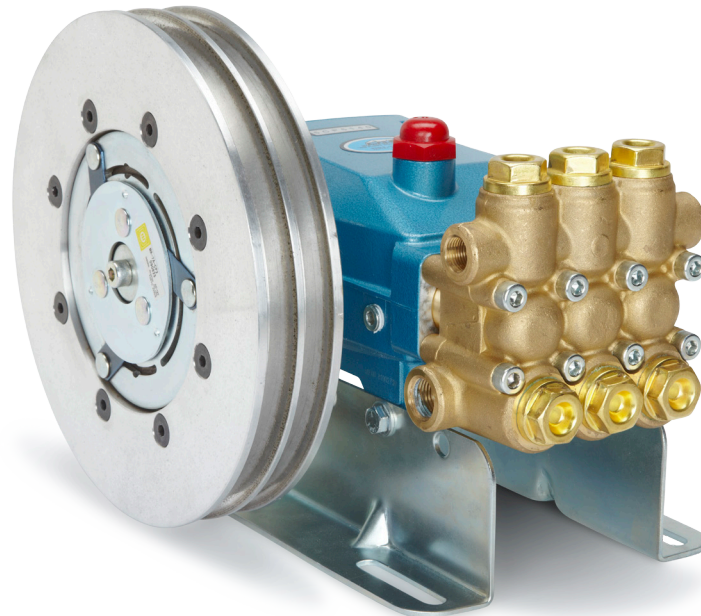

# HEAVY-DUTY INDUSTRIAL CLUTCHES

*Pump and rails sold separately.*

## Introducing the New Cat Pumps 10" Clutch

Expanding on our broad range of quality pump accessories, we now offer the widest selection of clutches in the industry. By answering customer requests for a clutch that is compact yet provides the required pulley ratio, the 76970 AND 76980 Clutches were developed. Now there's a choice for the right size clutch, rather than being stuck with an undersized or oversized clutch.

### Features:

Industry first 10" clutch; providing more clutch options:

- Better torque transfer over 7" clutch
- More compact than 12" clutch
- In stock, ships with 24 hours
- Works with all 5CP or 5FR series pumps
- Torque rating of 75 ft./lbs
- Built for the most demanding applications

### Specifications:

Pump Model	5CP or 5FR Series
Clutch Grooves	2
Shaft Size	20 mm
Diameter	10" (254 mm)
Pitch Diameter	9.4" (239 mm)
Belt Type	B
Torque	75 ft./lbs. (101.7 Nm)
Watts	44
Amps	3.6
Power Required	12 VDC
Weight	13.7 lbs. (6.2 kg)
Dimensions	10.0" x 2.53" (254 x 64.3 mm)